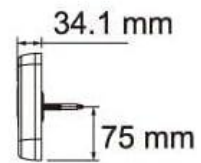

### Specification

Part No.	Handed	Voltage	Stop	Tail	Reverse	D.I.	Fog	Reflex	Connection	ECE	Australian Design Rules	IP Rating
26032PRH	RH	12/24V	✓	✓	✓	✓	✓	✓	7-pin connector	✓	✓	IP67
26032PLH	LH	12/24V	✓	✓	✓	✓	✓	✓	7-pin connector	✓	✓	IP67