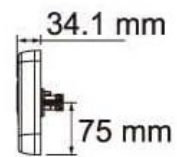

### Specification

Part No.	Handed	Voltage	Stop	Tail	Reverse	D.I.	Fog	Reflex	Connection	ECE	Australian Design Rules	IP Rating
26032PRH	RH	12/24V	✓	✓	✓	✓	✓	✓	7-pin connector	✓	✓	IP67
26032PLH	LH	12/24V	✓	✓	✓	✓	✓	✓	7-pin connector	✓	✓	IP67